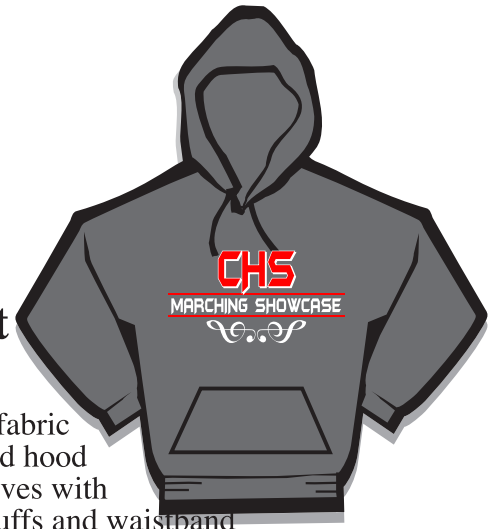

Moisture Management Golf Shirt

- -4.1 ounce 100% polyester fabric
- -Three button placket with solid knit collar
- -Bi-color design with inserts front and back
- -Embroidered Badger logo on back neck
- -Shirt color: Graphite/Black
- -Embroidery colors: Red & White